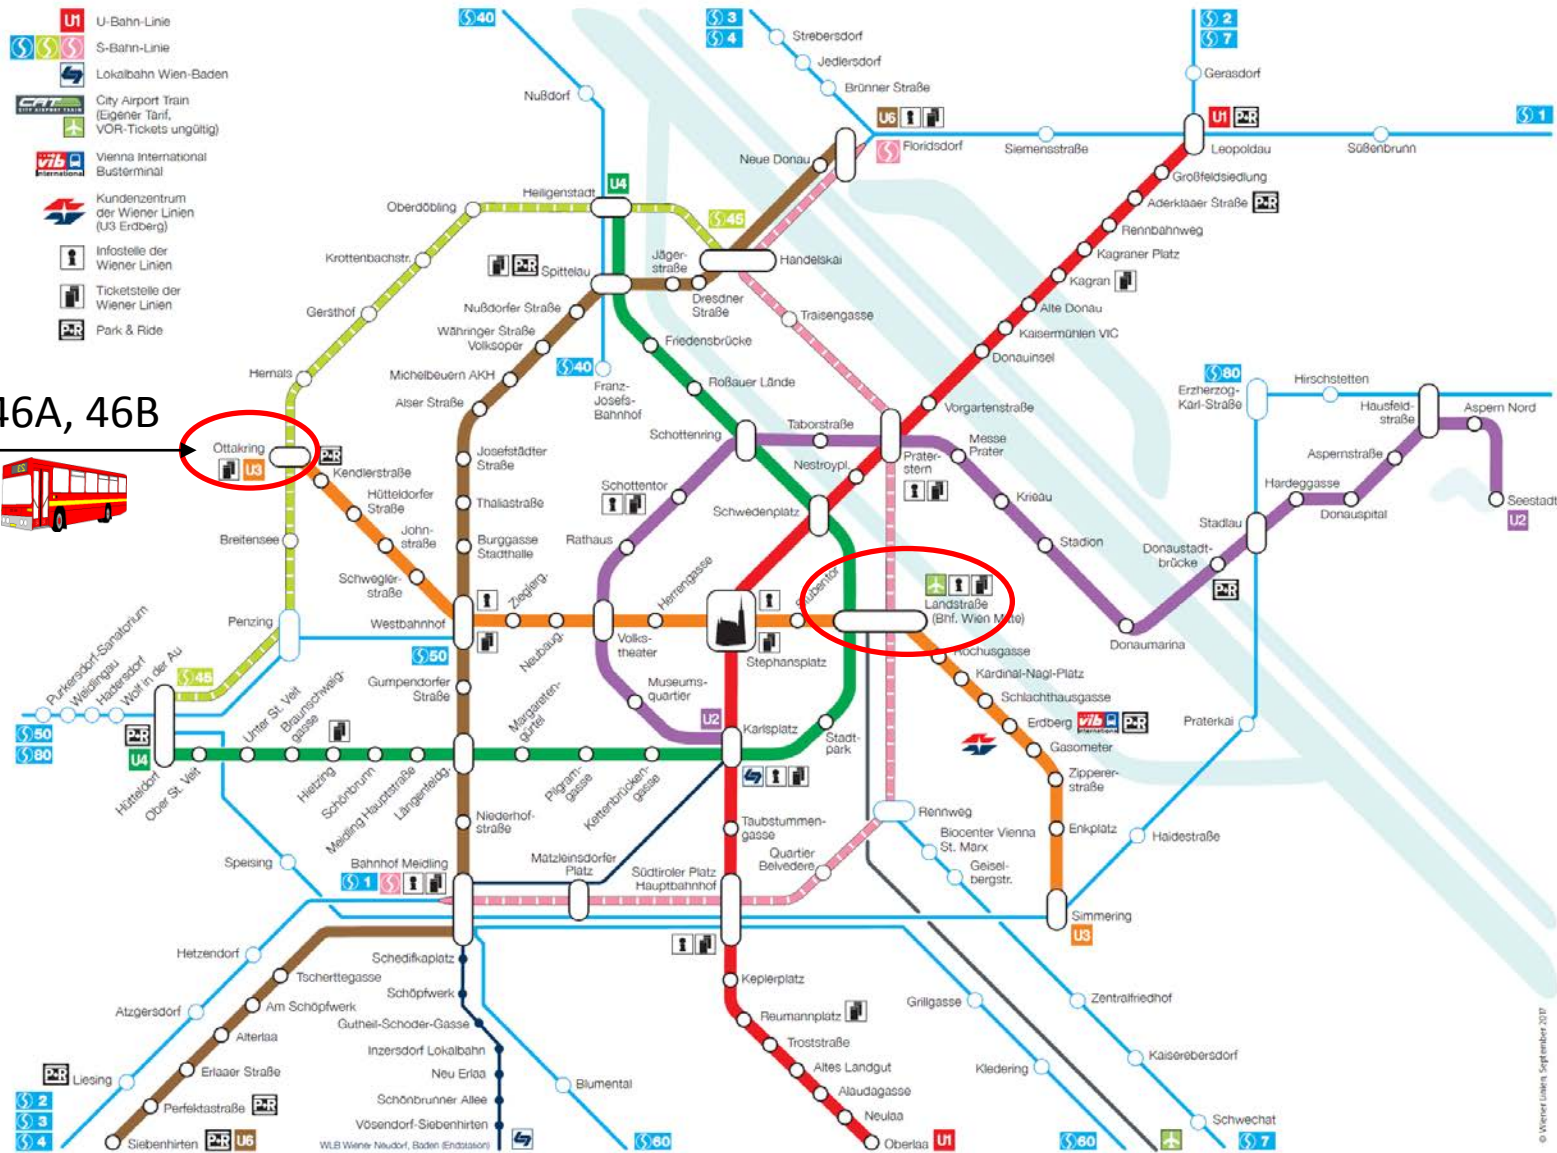

- U-Bahn-Line
- S-Bahn-Line
- Lokalbahn Wien-Baden
- City Airport Train
  (Eigener Tarif, VOR-Tickets ungültig)
- Vienna International Busterminal
- Kundenzentrum der Wiener Linien (U3 Erdberg)
- Infostelle der Wiener Linien
- Ticketstelle der Wiener Linien
- Park & Ride

46A, 46B

Venue

Airport